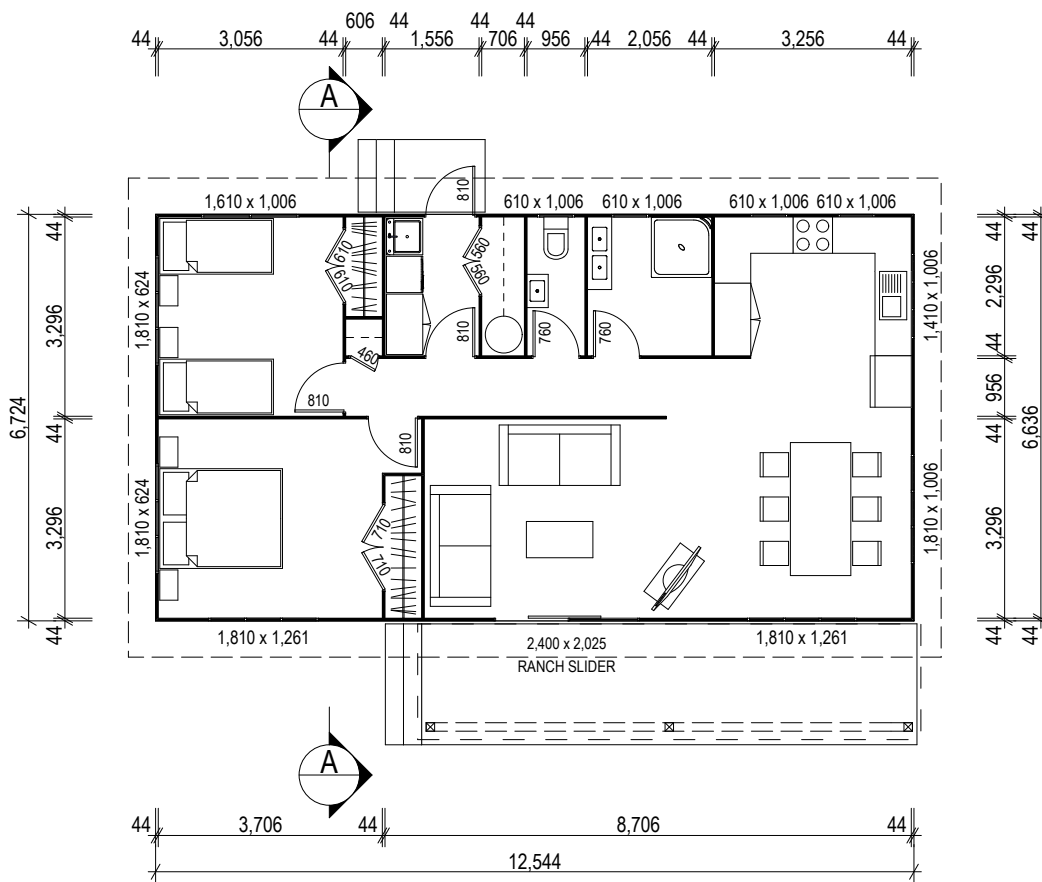

Total Area
84.3m²

Scale
1:125

CROSS SECTION

FLOOR PLAN

Pioneer 3