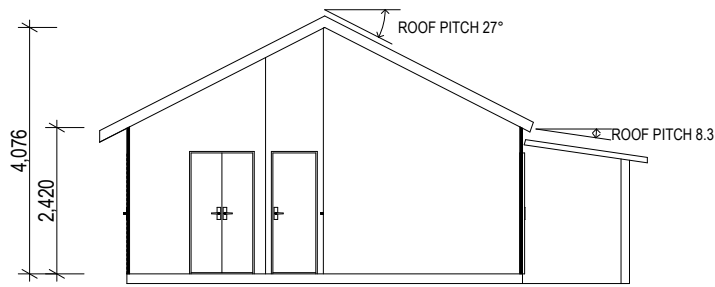

Total Area
50.0m²

Scale
1:125

CROSS SECTION

FLOOR PLAN

Pioneer 1