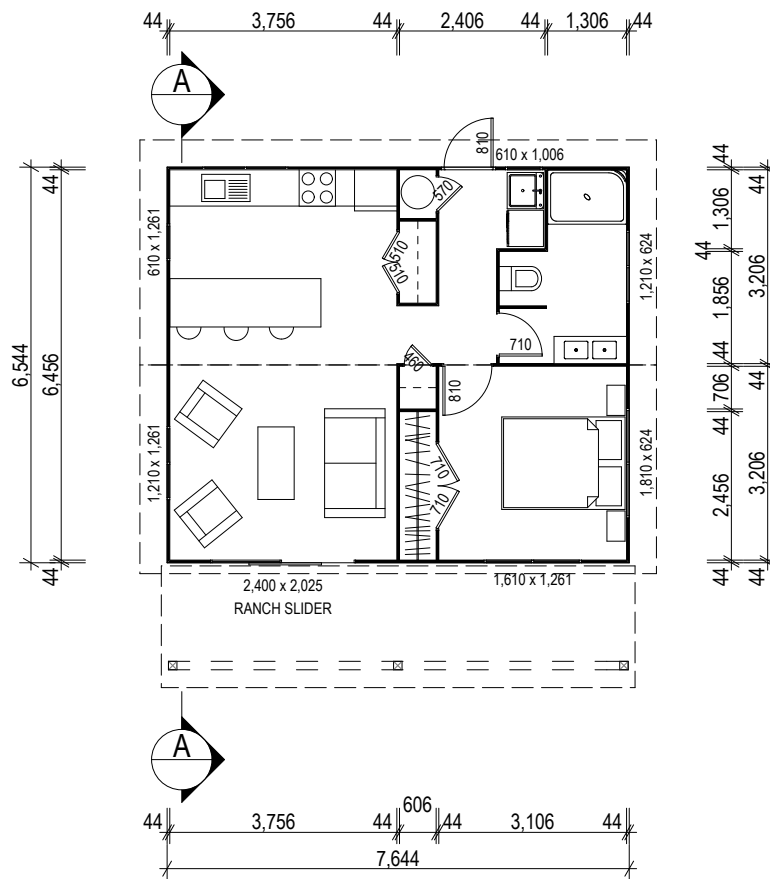

Total Area
50.0m²

Scale
1:125

CROSS SECTION

FLOOR PLAN

Pioneer 1