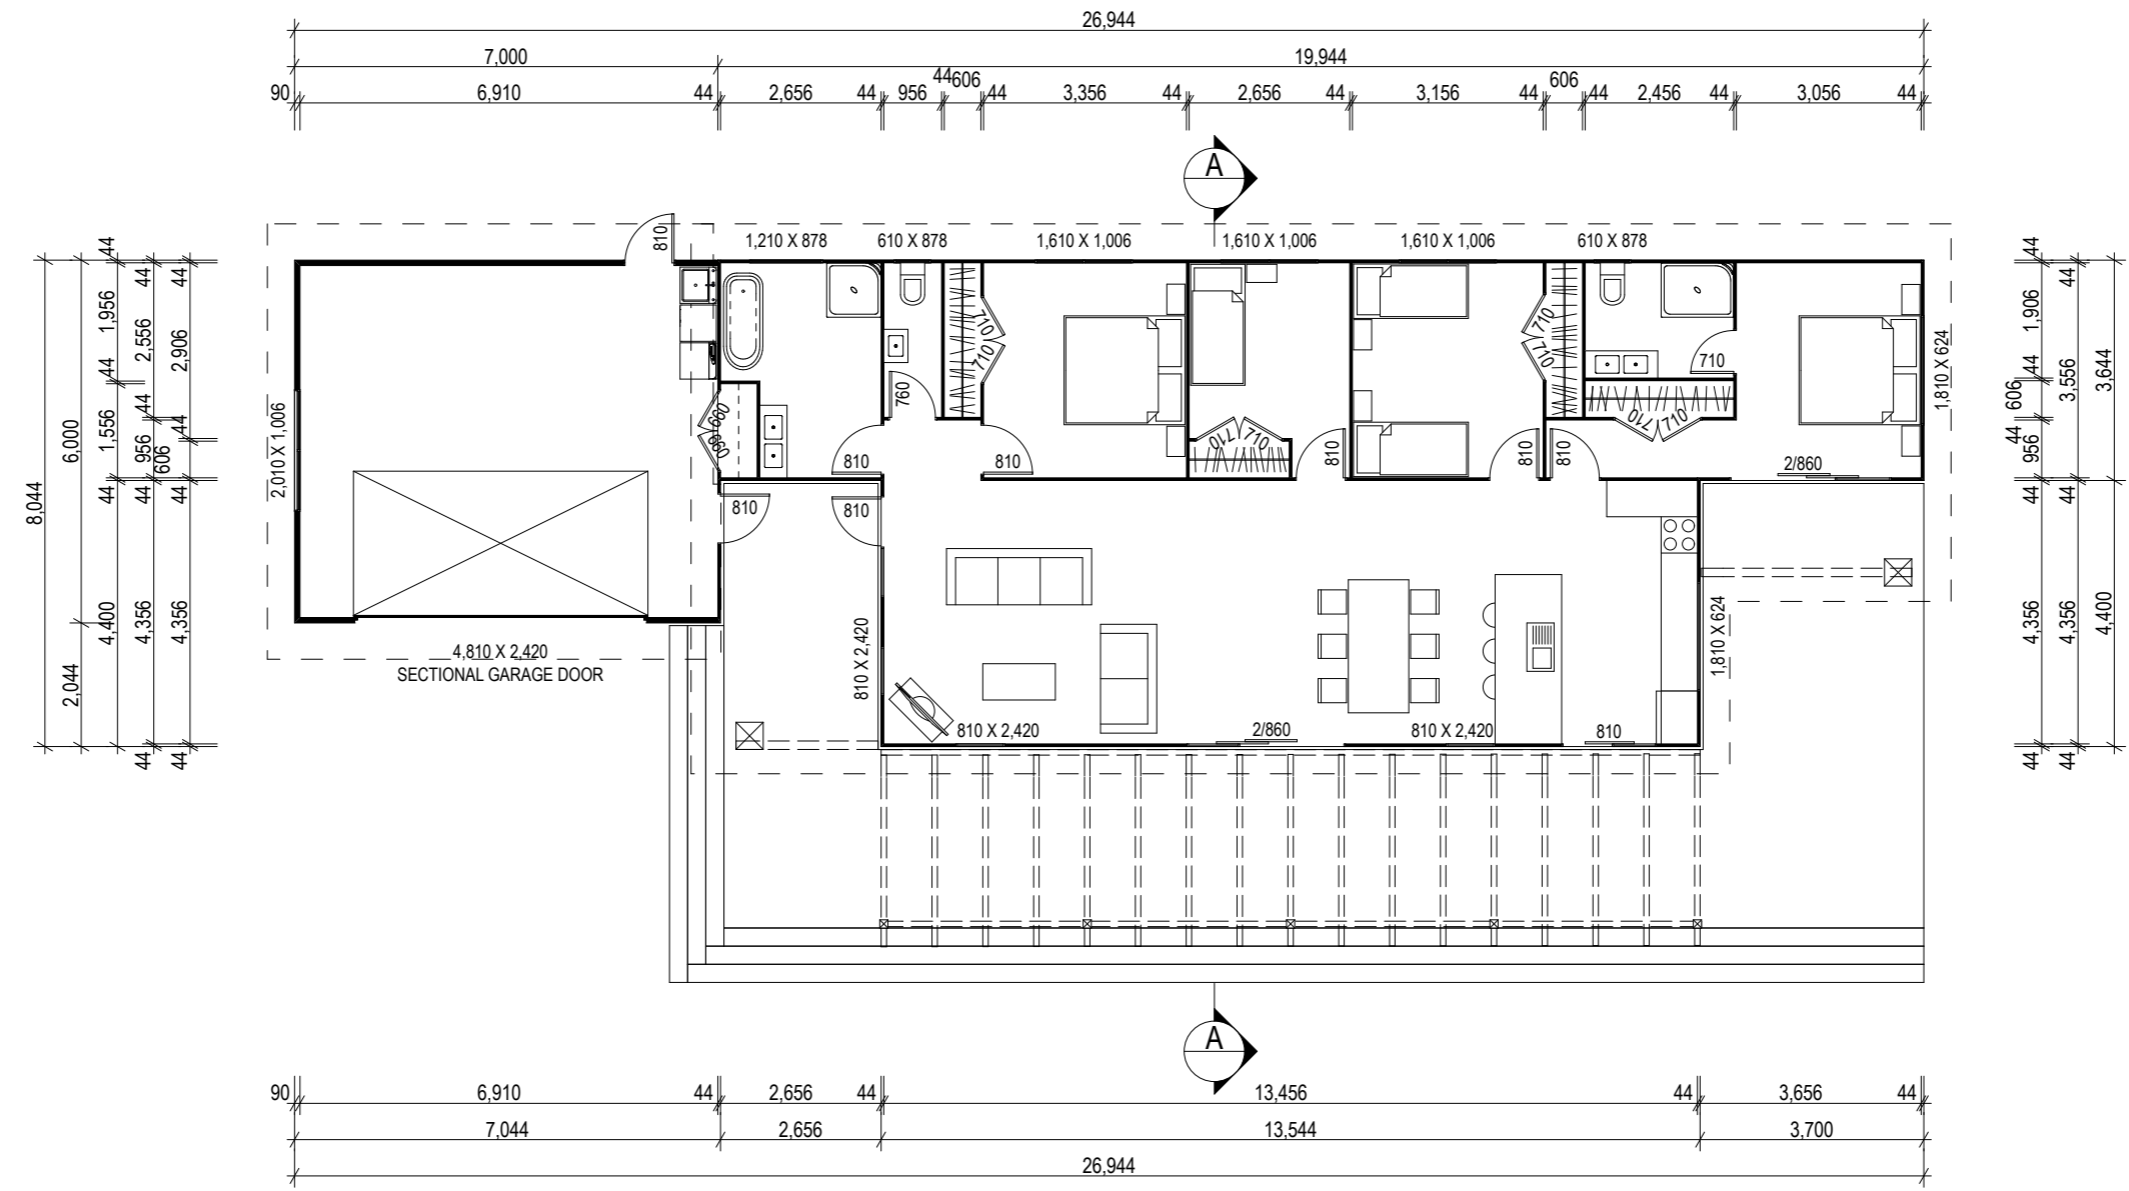

TOTAL AREA
174.4m²
 SCALE
1:125

CROSS SECTION

FLOOR PLAN

Lifestyle 4