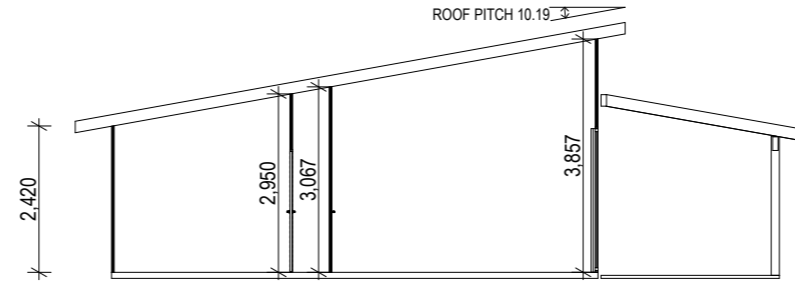

TOTAL AREA
174.4m²
 SCALE
1:125

CROSS SECTION

FLOOR PLAN

Lifestyle 4