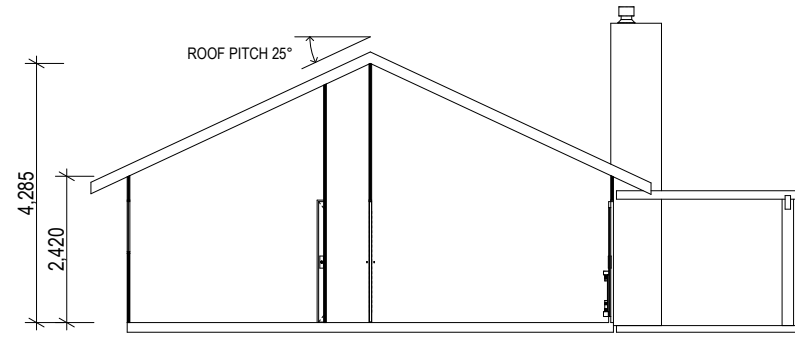

TOTAL AREA
167.9m²
 SCALE
1:125

CROSS SECTION

FLOOR PLAN

Lifestyle 3