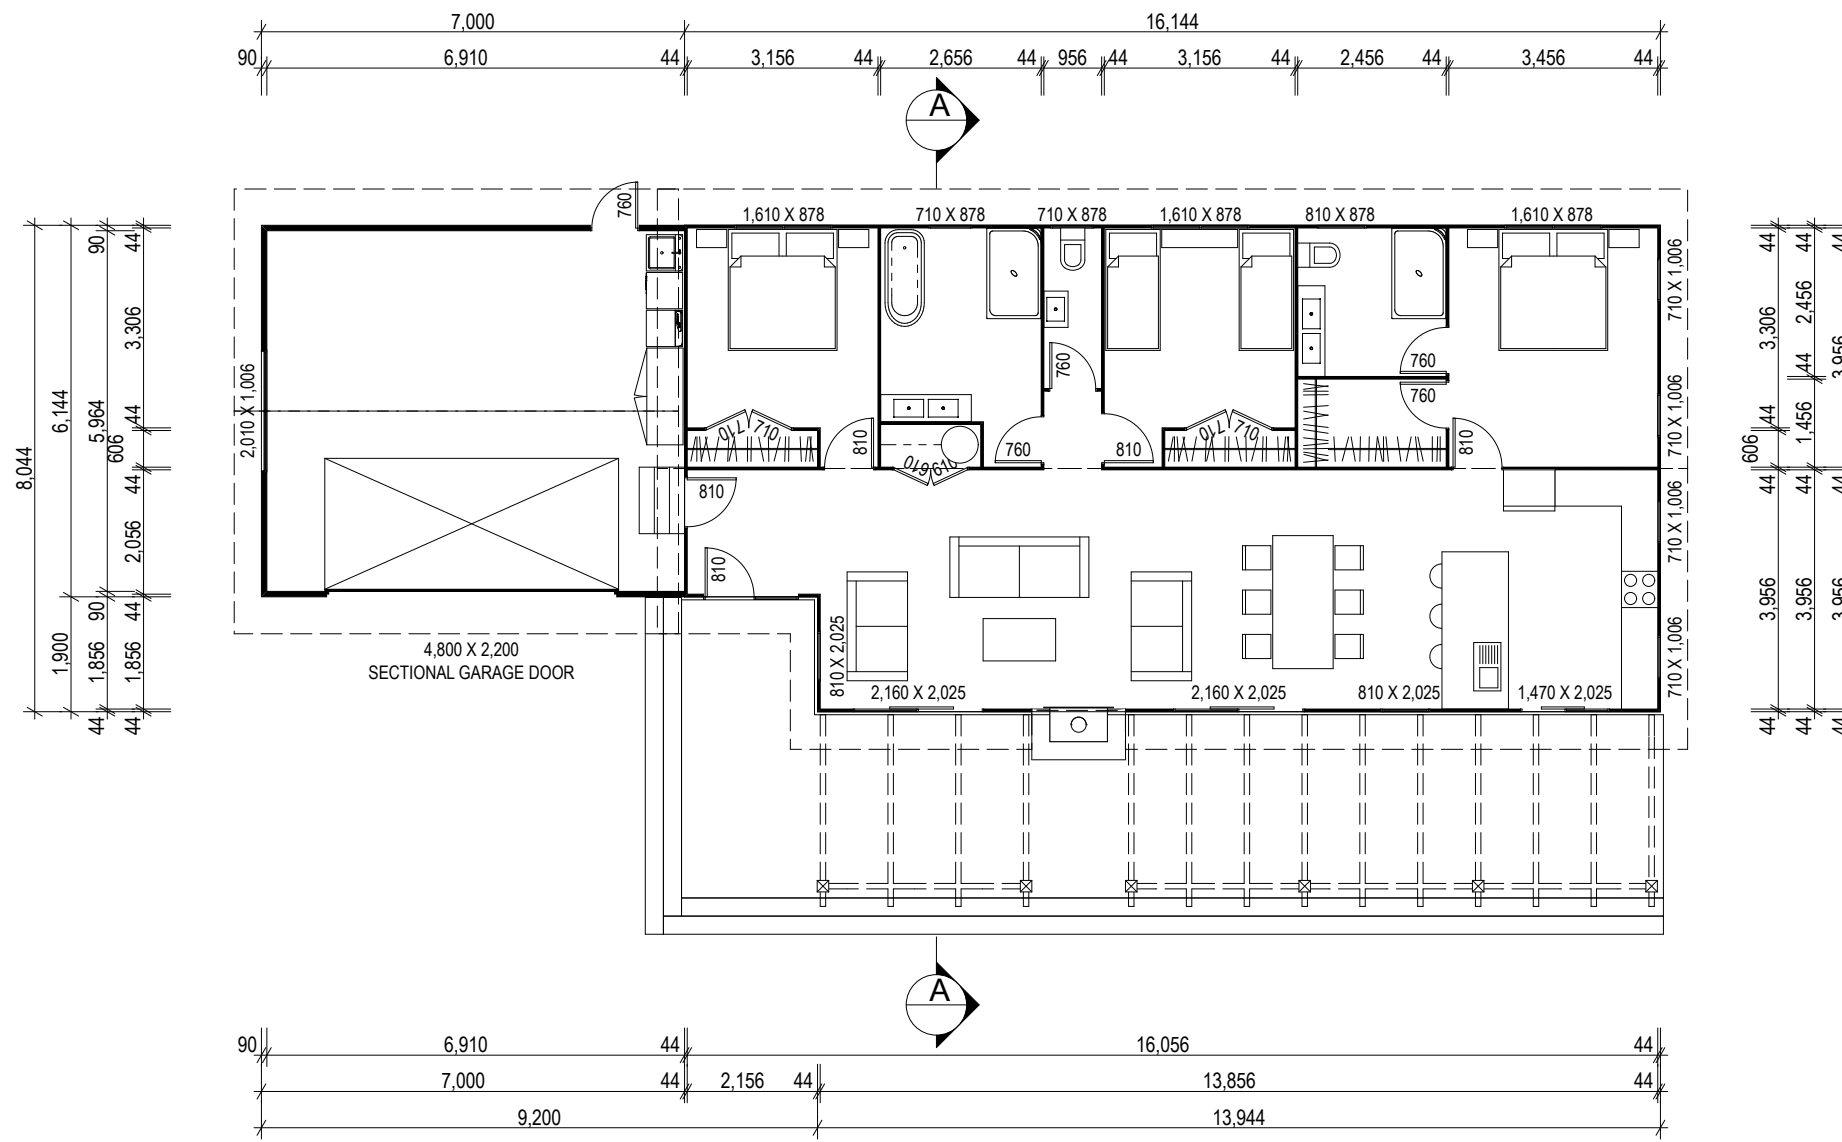

TOTAL AREA
167.9m²
 SCALE
1:125

CROSS SECTION

FLOOR PLAN

Lifestyle 3