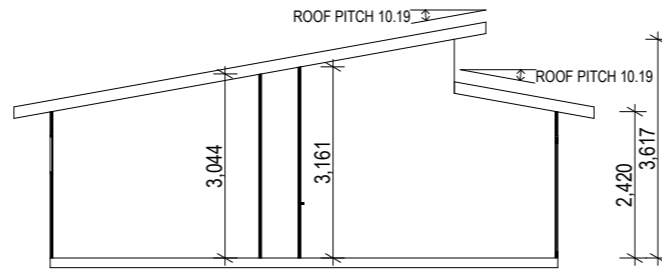

Total Area
120.5m²
 Scale
1:125

CROSS SECTION

FLOOR PLAN

Lifestyle 1